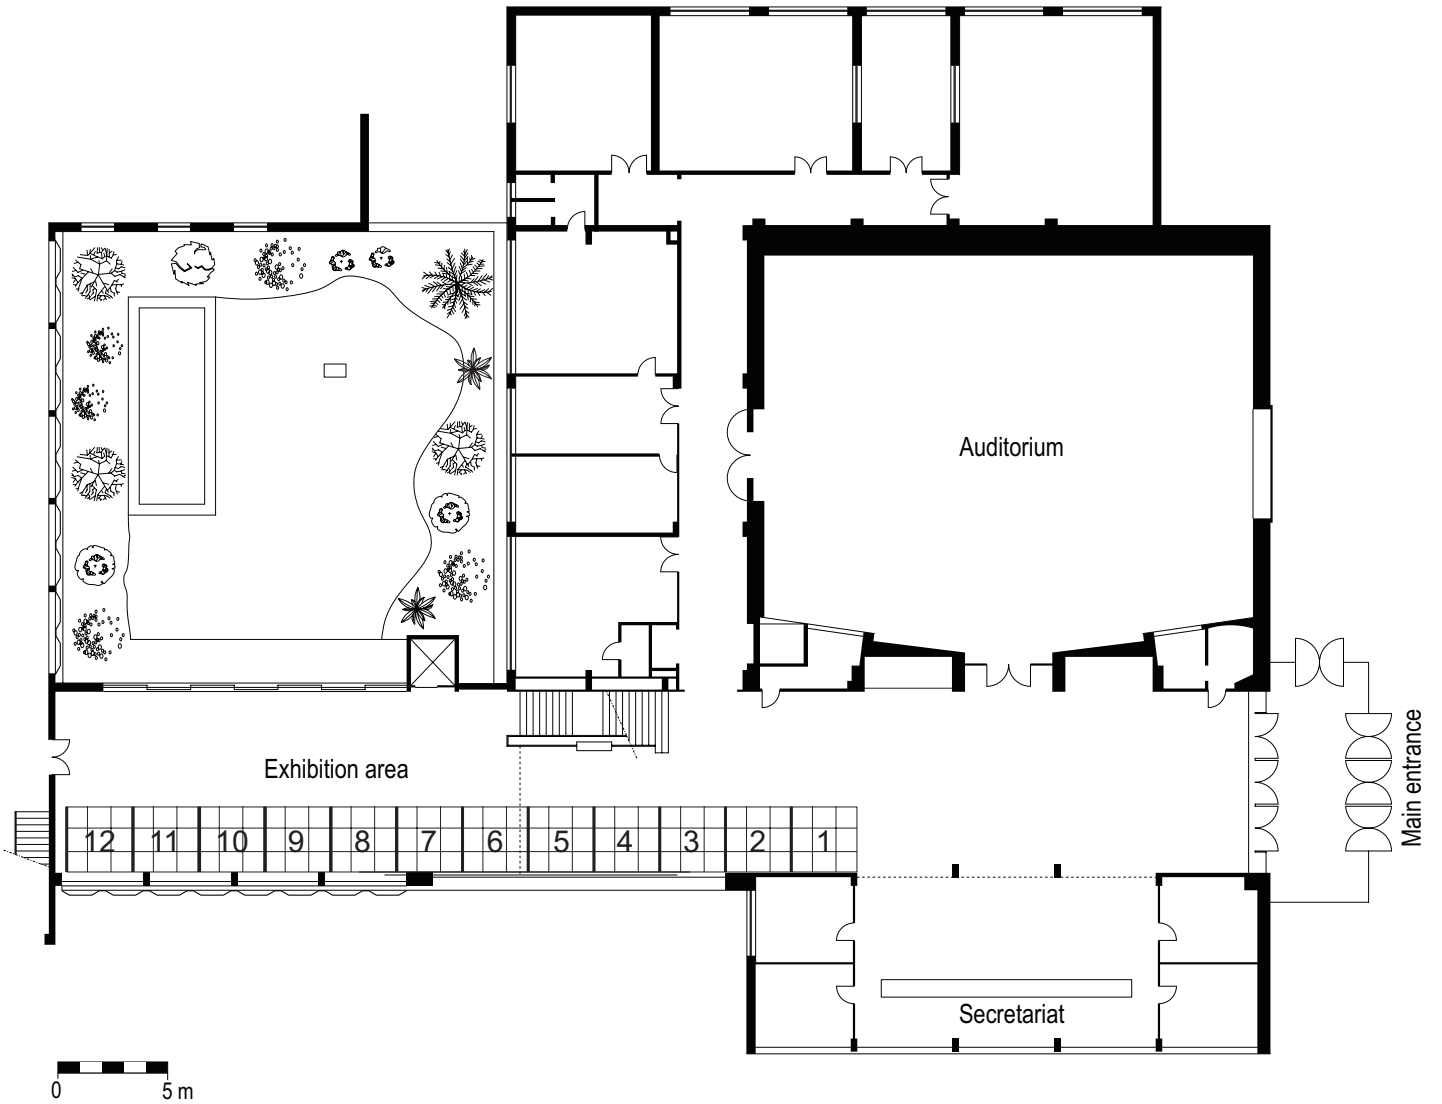

Technical Exhibition

Stand - 3m X 3m

- P** Panel
242cm X 94cm
- F** Fascia
28cm X 292cm
- PR** Profiles
250cm X 5cm
- Q** Power outlet