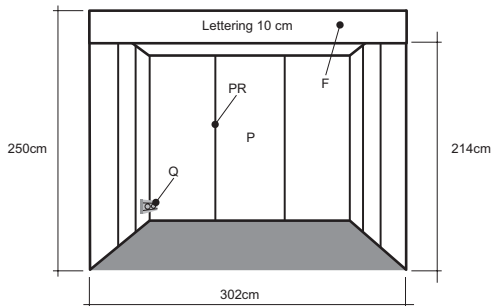

Technical Exhibition

Stand - 3m X 3m

- P** Panel
242cm X 94cm
- F** Fascia
28cm X 292cm
- PR** Profiles
250cm X 5cm
- Q** Power outlet